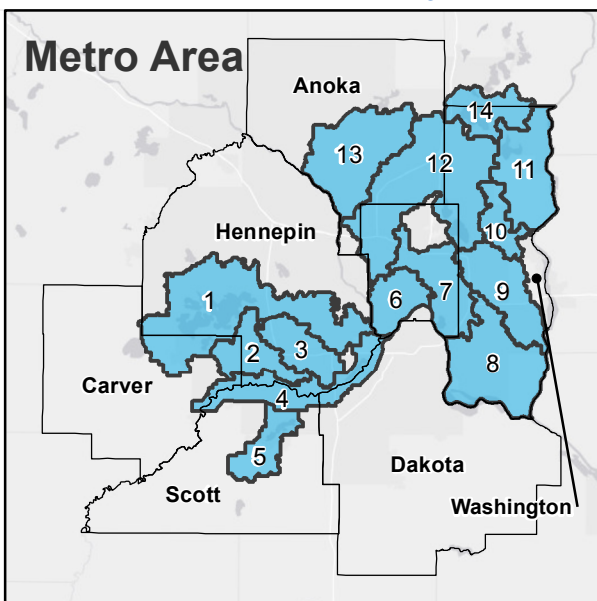

Minnesota Watershed Districts

- Metro Watershed Districts**
- 1, MINNEHAHA CREEK
 - 2, RILEY-PURGATORY-BLUFF CREEK
 - 3, NINE MILE CREEK
 - 4, LOWER MINNESOTA RIVER
 - 5, PRIOR LAKE-SPRING LAKE
 - 6, CAPITOL REGION
 - 7, RAMSEY-WASHINGTON METRO
 - 8, SOUTH WASHINGTON
 - 9, VALLEY BRANCH
 - 10, BROWNS CREEK
 - 11, CARNELIAN-MARINE-ST. CROIX
 - 12, RICE CREEK
 - 13, COON CREEK
 - 14, COMFORT LAKE FOREST LAKE