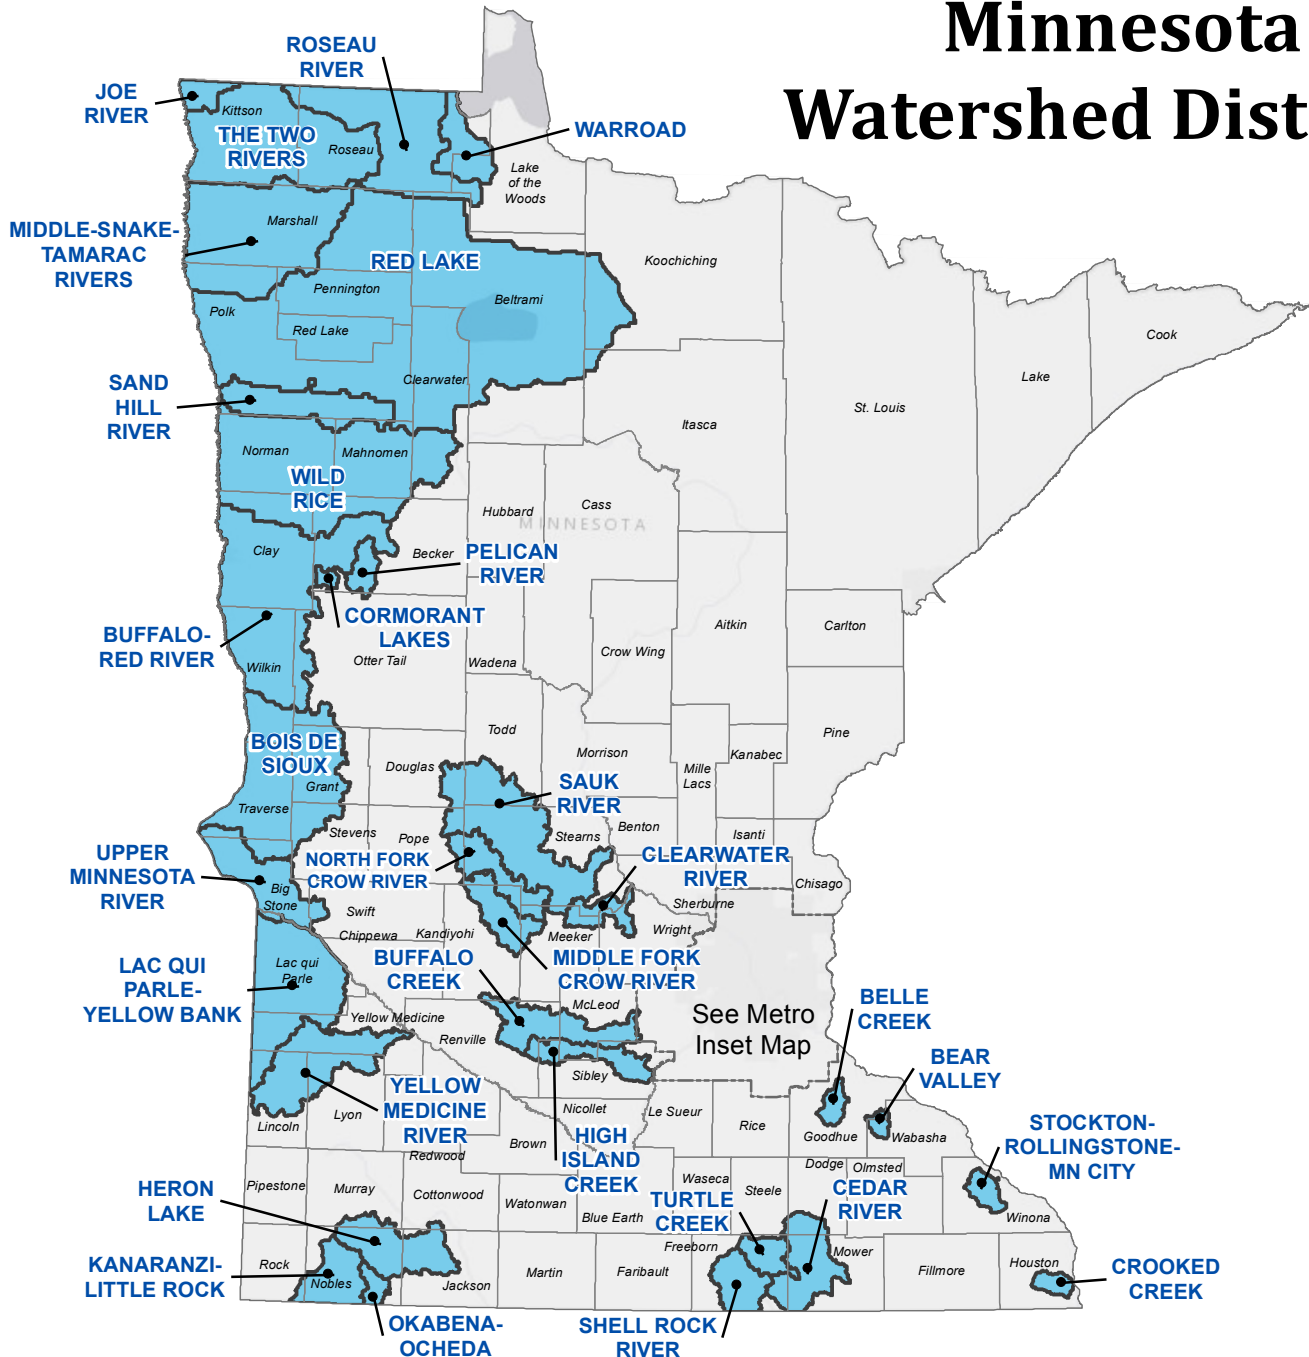

Minnesota Watershed Districts

- Metro Watershed Districts**
- 1, MINNEHAHA CREEK
 - 2, RILEY-PURGATORY-BLUFF CREEK
 - 3, NINE MILE CREEK
 - 4, LOWER MINNESOTA RIVER
 - 5, PRIOR LAKE-SPRING LAKE
 - 6, CAPITOL REGION
 - 7, RAMSEY-WASHINGTON METRO
 - 8, SOUTH WASHINGTON
 - 9, VALLEY BRANCH
 - 10, BROWNS CREEK
 - 11, CARNELIAN-MARINE-ST. CROIX
 - 12, RICE CREEK
 - 13, COON CREEK
 - 14, COMFORT LAKE FOREST LAKE